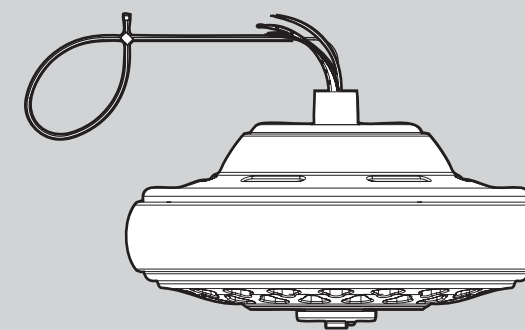

Quincaillerie d'installation

(à l'échelle)

x 1

x 2

x 3

Rondelle profil bas

3" Vis à bois

Rondelle plate

1.5" Vis à bois

Vis de blocage

Vis rondelle profil bas

Vis de fixation

Isolateur de fixation

Vis, armature de fer de pale

Vis de montage de pale

Œillet de pale supérieur

Vis, ensemble du boîtier d'interrupteur

Vis à métal, 6-32

x 1 Trousse d'équilibrage

x 4 Gros capuchon de connexion

x 5 Petit capuchon de connexion

Pièces du ventilateur

(pas à l'échelle)

Ensemble de fixations de suspension

Montage de pale

Ensemble du boîtier d'interrupteur

ARRÊT

Hunter

À l'aide de ce guide de pièces, vérifier que toutes les pièces sont dans la boîte.

S'il manque des pièces, NE PAS

RETOURNER CET ARTICLE AU MAGASIN, appeler le 866-268-1936 pour de l'aide.

CE GUIDE DE PIÈCES EST POUR RÉFÉRENCE UNIQUEMENT. SE REPORTER AU MANUEL D'INSTALLATION POUR DES DIRECTIVES COMPLÈTES DE MONTAGE.

Liste de pièces

N° de modèle	27048
N° du dessin	97717-01
Finis	Cacao